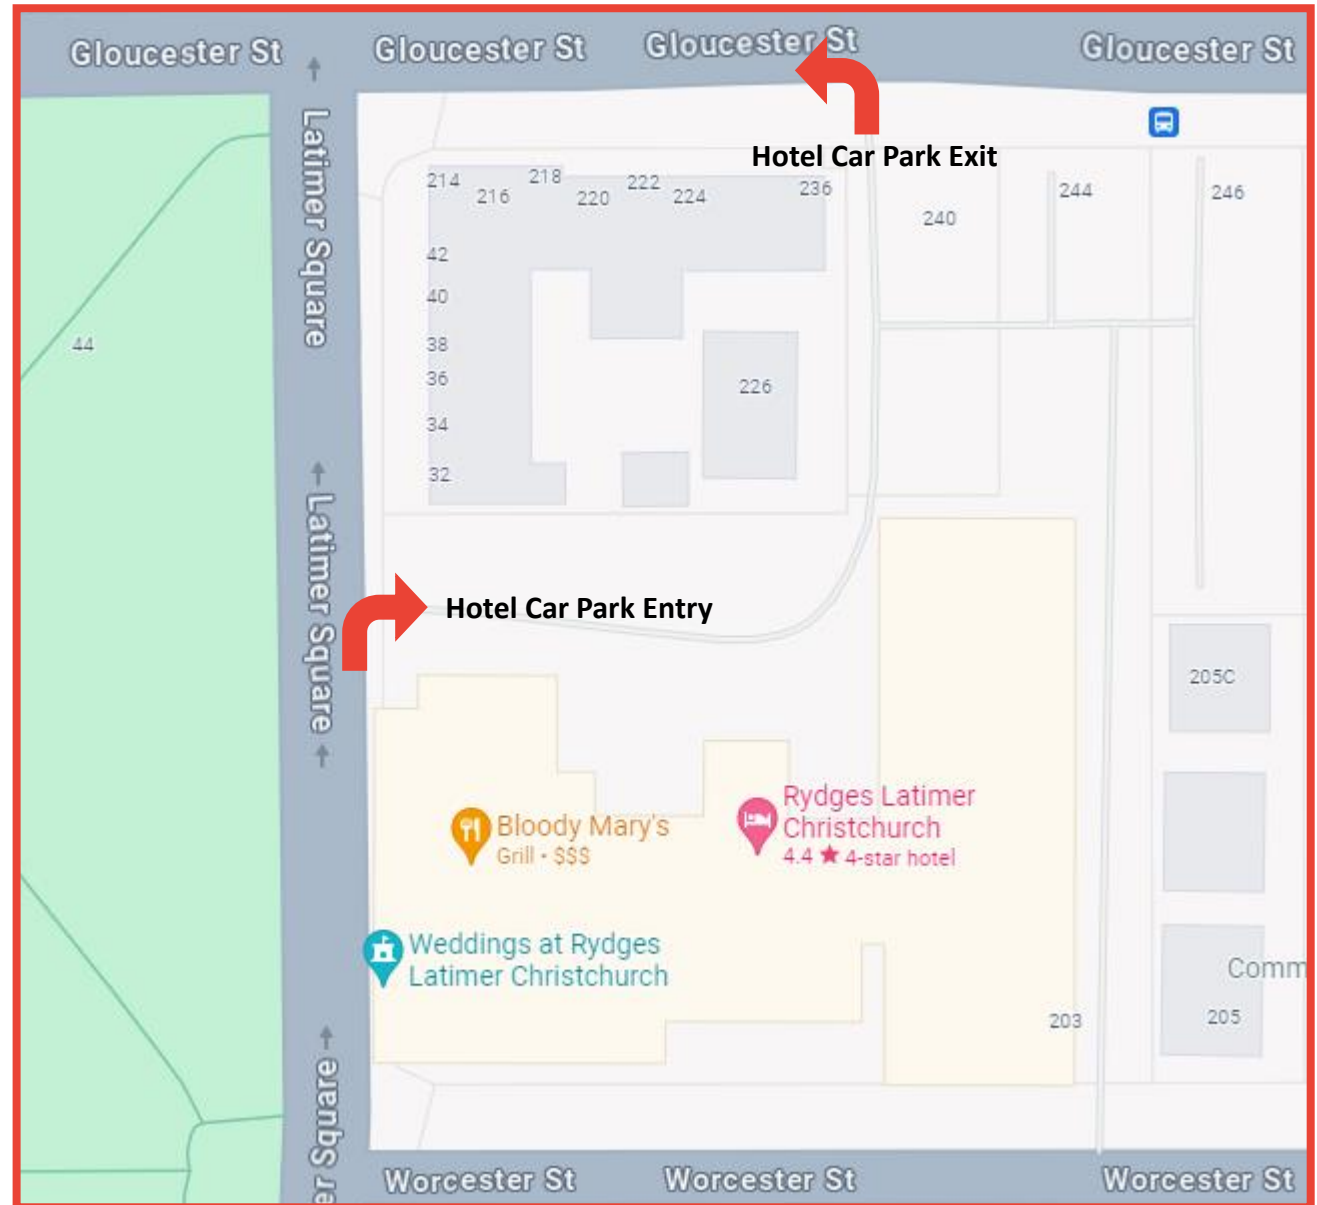

*** Parking is subject to availability on arrival and is not guaranteed ***

43°31'49.4"S 172°38'36.1"E

Conference Guests

- To enter please drive up to the car park and the boom gate shall rise to all vehicles. Tickets will not be issued.
- Payment for your parking will need to be paid for using the QR code found **below** or using the following link, prior to leaving - [Rydges Latimer Christchurch Hotel Parking](#).

- To exit, drive up to the boom gate, and using number plate recognition cameras, the boom gate will rise.

Loading, drop off and pick-ups

For short visits to the hotel, our boom gates allow 15 minutes before charges are incurred.

If you are with us for 3 hours or less please use the 'Casual Parking' QR code.

*** Parking is subject to availability on arrival and is not guaranteed ***

43°31'49.4"S 172°38'36.1"E

On Street Parking

There is on street parking available on Barbadoes Street , Worcester Street and Gloucester street.