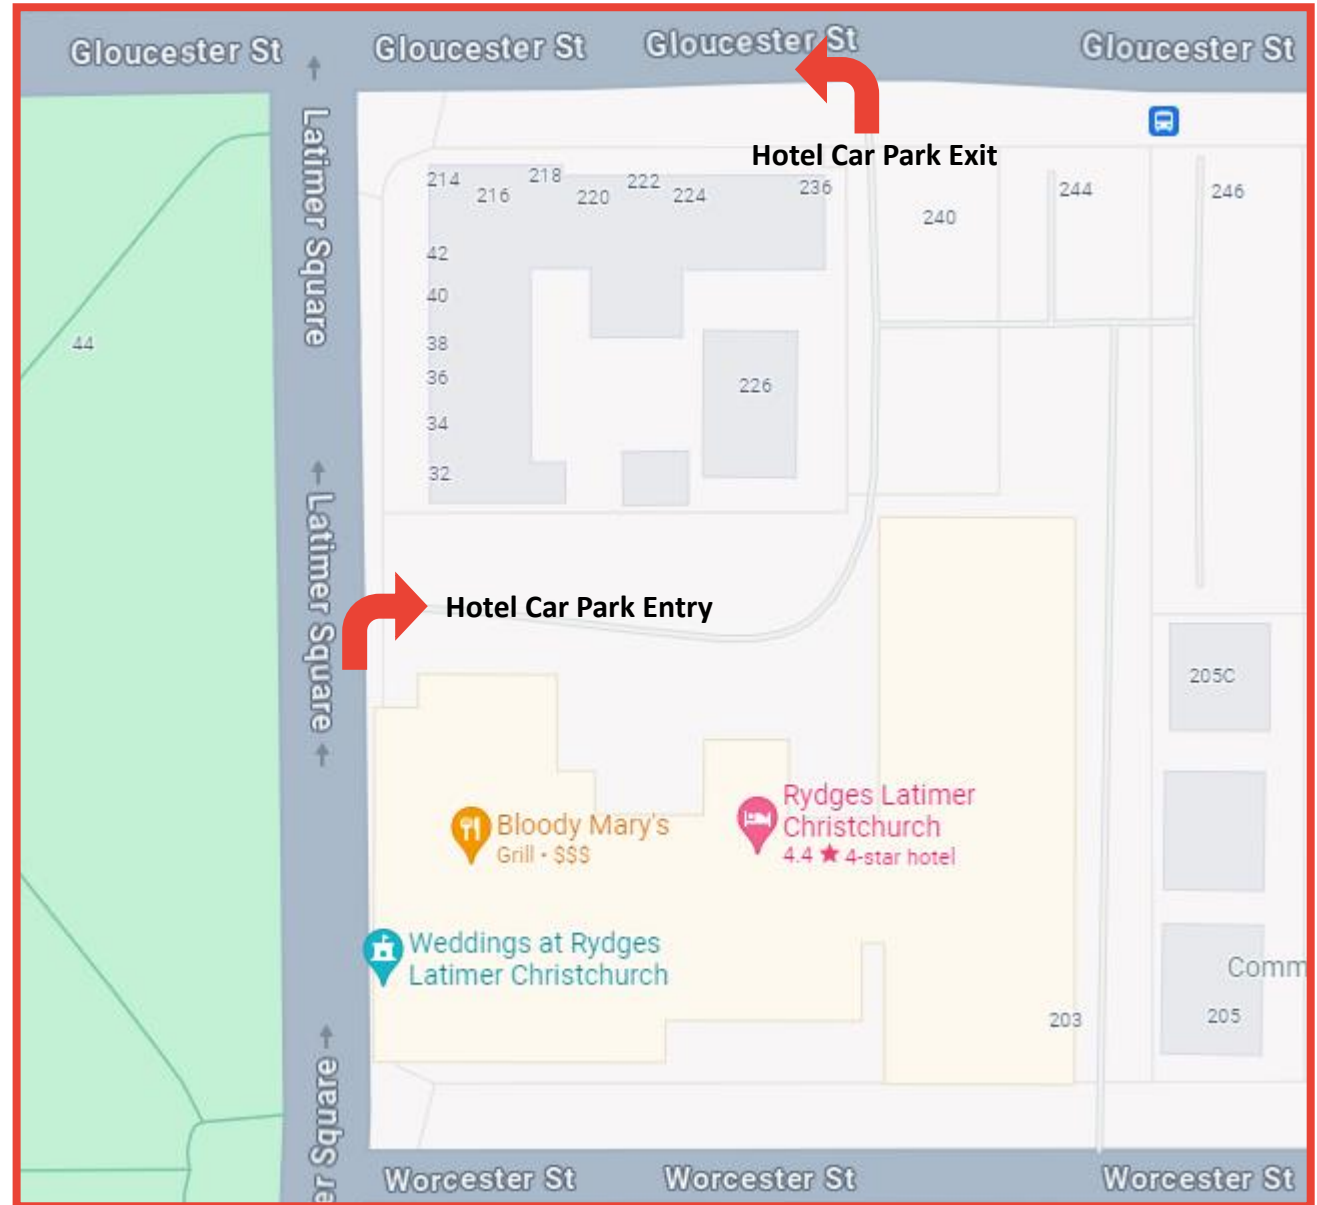

'Casual Parking' and short stay Guests

- To enter please drive up to the car park and the boom gate shall rise to all vehicles. Tickets will not be issued.
- Payment for your parking will need to be paid for using the QR code found **below** or using the following link, prior to leaving - [Rydges Latimer Christchurch Hotel Parking](#).

- To exit, drive up to the boom gate, and using number plate recognition cameras, the boom gate will rise.

Loading, drop off and pick-ups

For short visits to the hotel, our boom gates allow 15 minutes before charges are incurred.

*** Parking is subject to availability on arrival and is not guaranteed ***

43°31'49.4"S 172°38'36.1"E

Conference Guests

- To enter please drive up to the car park and the boom gate shall rise to all vehicles. Tickets will not be issued.
- Payment for your parking will need to be paid for using the QR code found **below** or using the following link, prior to leaving - [Rydges Latimer Christchurch Hotel Parking](#).

If you are with us for 3 hours or less please use the 'Casual Parking' QR code.

*** Parking is subject to availability on arrival and is not guaranteed ***

43°31'49.4"S 172°38'36.1"E

On Street Parking

There is on street parking available on Barbadoes Street , Worcester Street and Gloucester street.